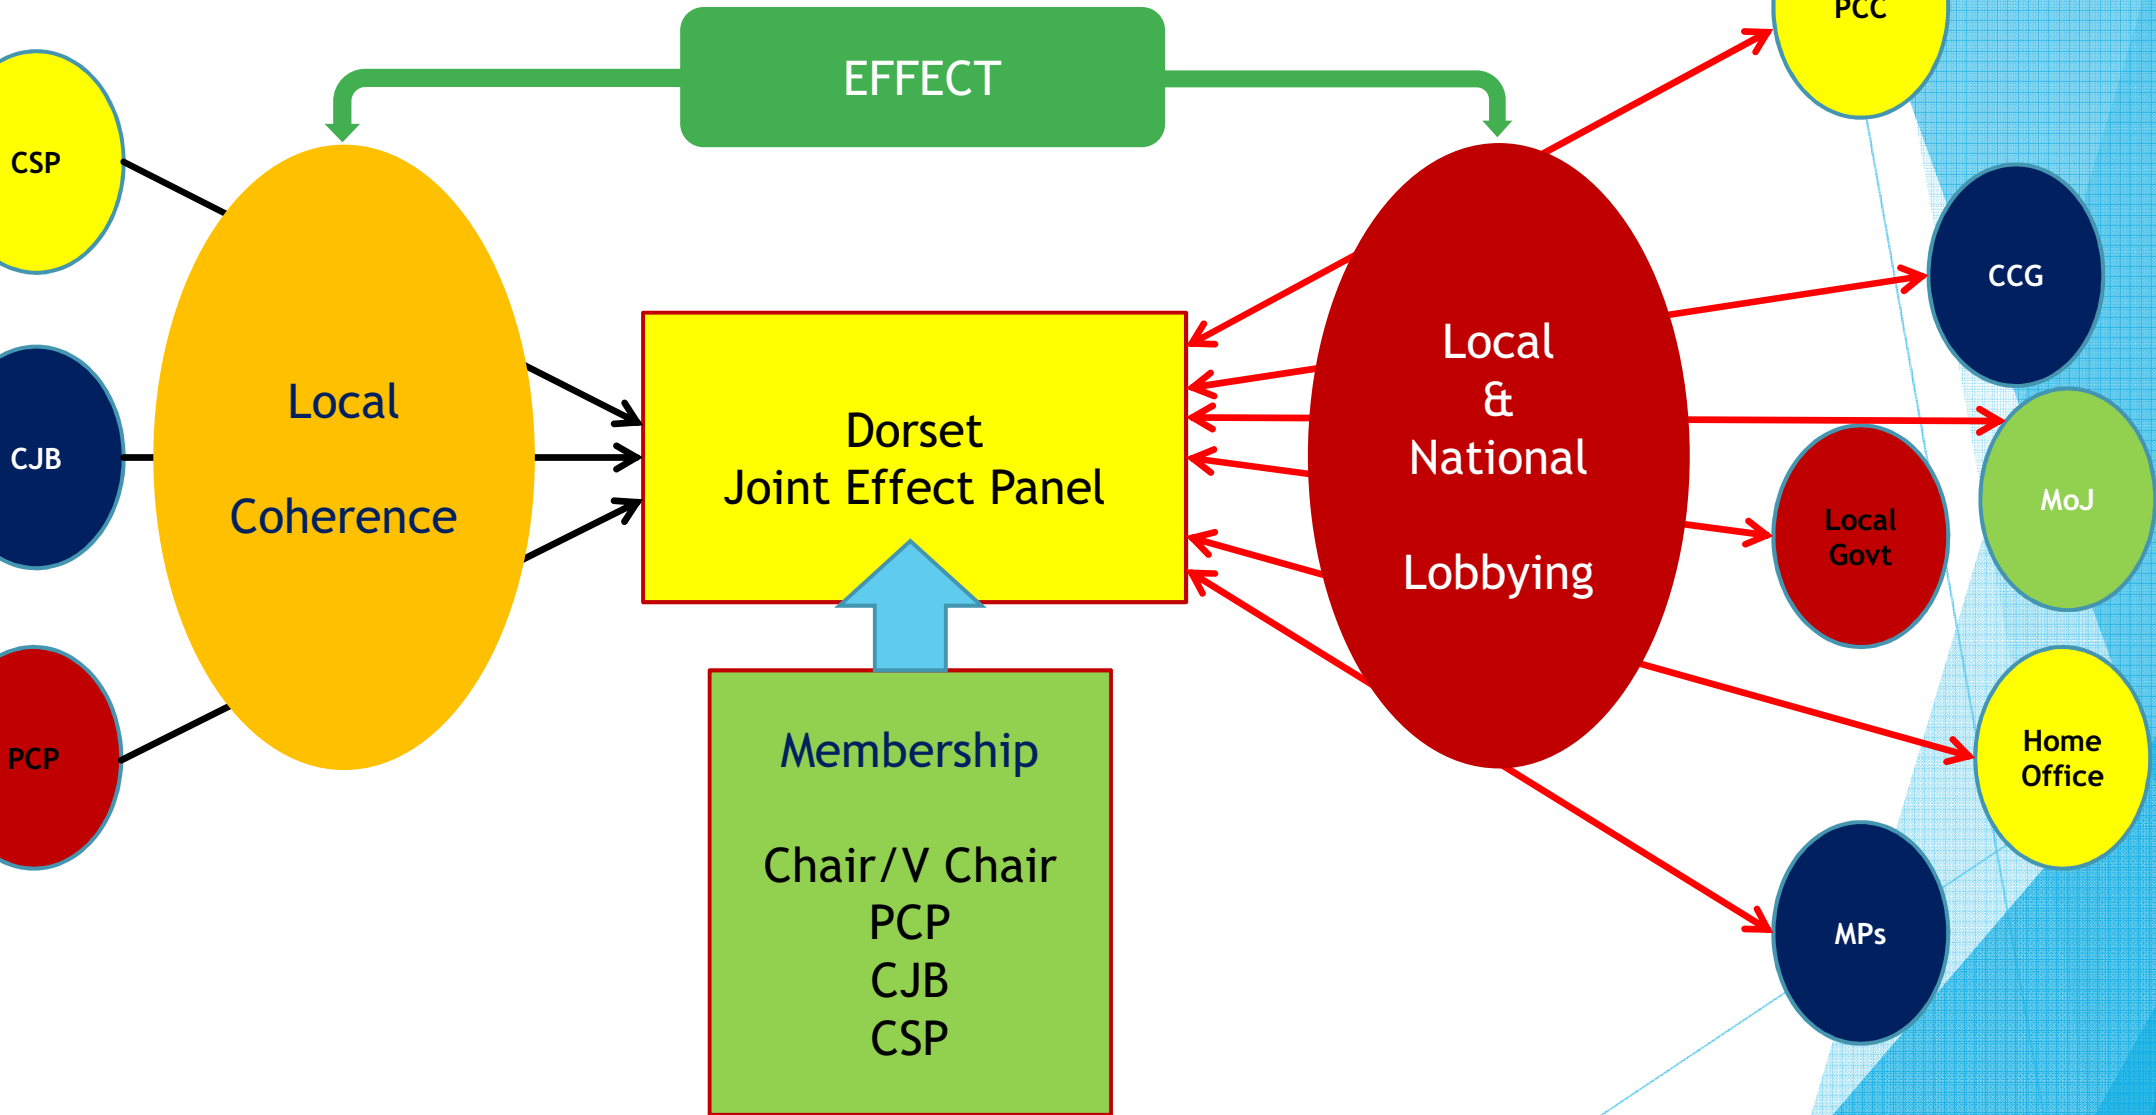

Dorset Joint Effect Panel

To support and scrutinise the Office of the Police and Crime Commissioner